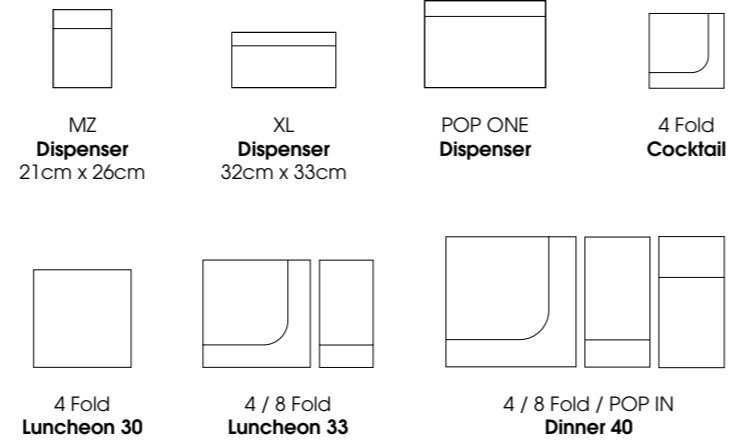

OUR DIVERSE RANGE...

From 1Ply Dispenser napkins for bars and fast food establishments, to up market venues where Airlaid is the only answer due to its luxury nature - McNulty Wray cover the full range of bespoke napkins.

With an eye on the upcoming trends, we always try to increase the colours available for the base napkin. You can already choose from 19 different tissue colours, with more available subject to quantities.

A format and ply to suit every establishment:

Brand names, logos, and trademarks used herein remain the property of their respective owners. The listing of any firm or their logos is not intended to imply any endorsement or direct affiliation with Poppies Europe Ltd. and is purely to demonstrate our past printing experience.